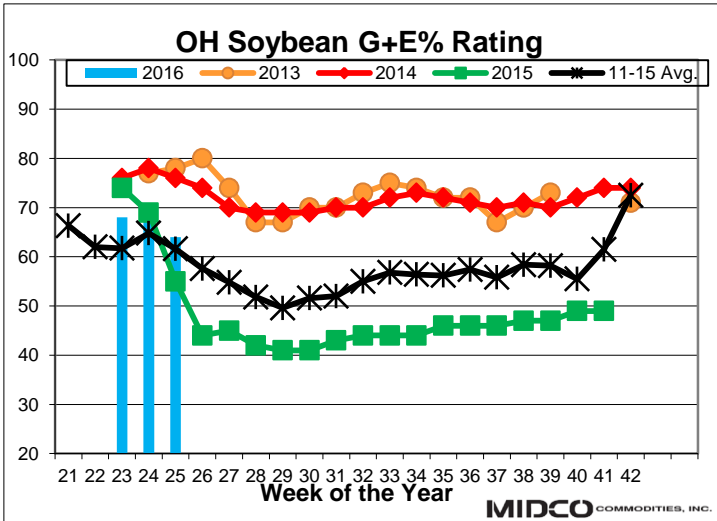

The information in this report is believed to be reliable, but is not guaranteed as to accuracy or completeness by MID-CO COMMODITIES, INC. or GROWMARK, INC. This report is provided for information purposes only and is not furnished for purposes of, nor intended to be relied upon for specific trading of commodities herein named.