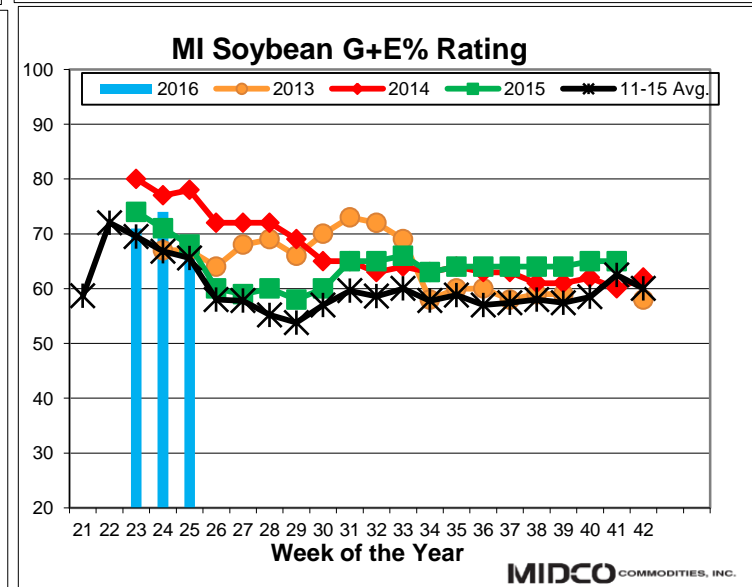

The information in this report is believed to be reliable, but is not guaranteed as to accuracy or completeness by MID-CO COMMODITIES, INC. or GROWMARK, INC. This report is provided for information purposes only and is not furnished for purposes of, nor intended to be relied upon for specific trading of commodities herein named.