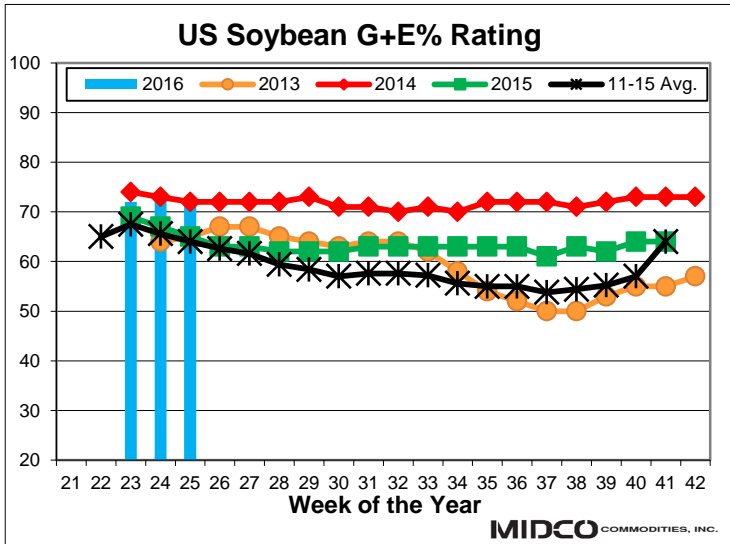

The information in this report is believed to be reliable, but is not guaranteed as to accuracy or completeness by MID-CO COMMODITIES, INC. or GROWMARK, INC. This report is provided for information purposes only and is not furnished for purposes of, nor intended to be relied upon for specific trading of commodities herein named.