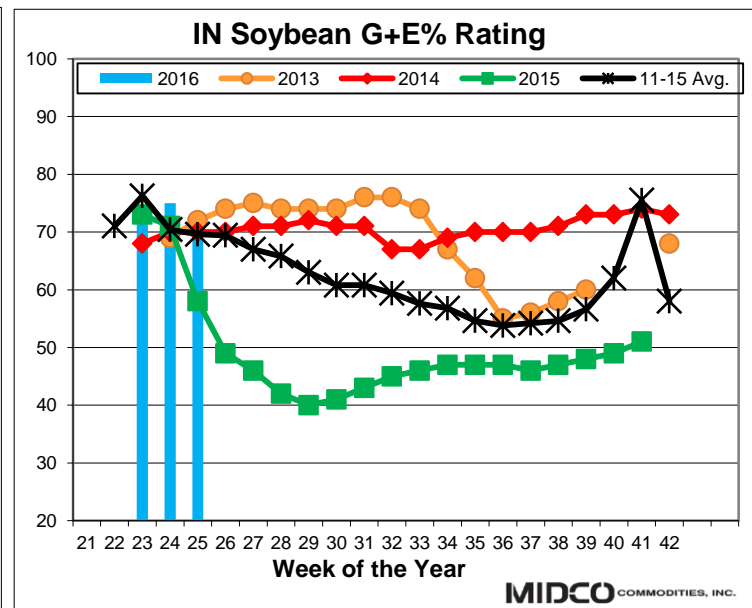

The information in this report is believed to be reliable, but is not guaranteed as to accuracy or completeness by MID-CO COMMODITIES, INC. or GROWMARK, INC. This report is provided for information purposes only and is not furnished for purposes of, nor intended to be relied upon for specific trading of commodities herein named.