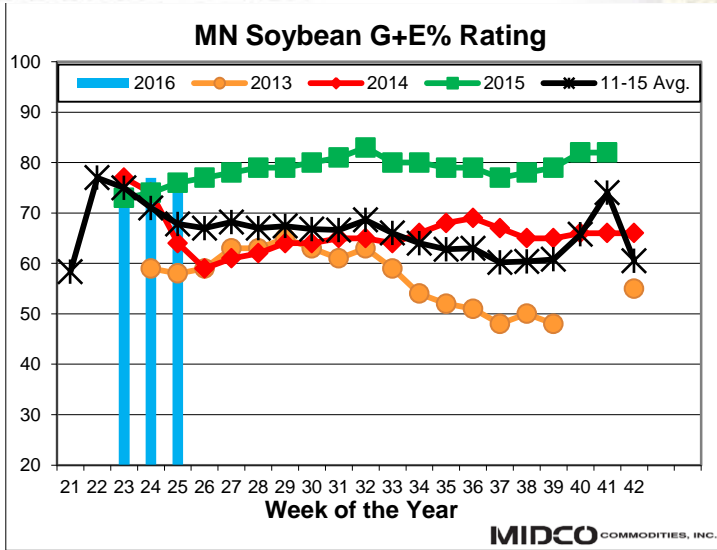

The information in this report is believed to be reliable, but is not guaranteed as to accuracy or completeness by MID-CO COMMODITIES, INC. or GROWMARK, INC. This report is provided for information purposes only and is not furnished for purposes of, nor intended to be relied upon for specific trading of commodities herein named.