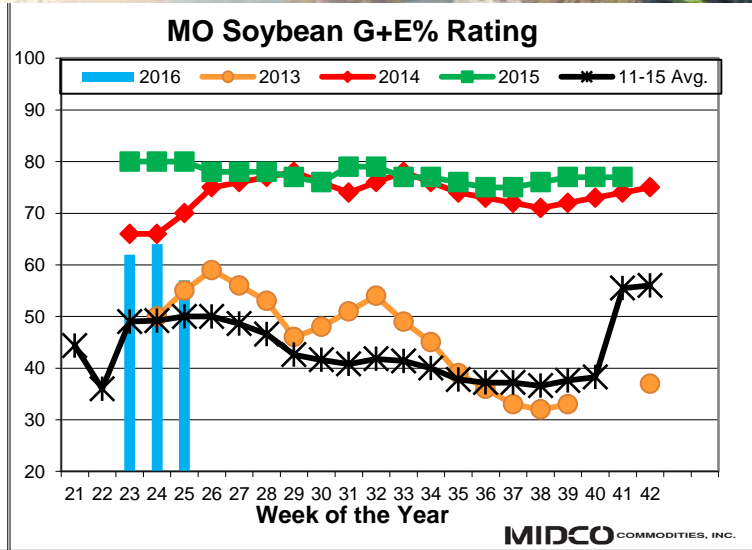

The information in this report is believed to be reliable, but is not guaranteed as to accuracy or completeness by MID-CO COMMODITIES, INC. or GROWMARK, INC. This report is provided for information purposes only and is not furnished for purposes of, nor intended to be relied upon for specific trading of commodities herein named.