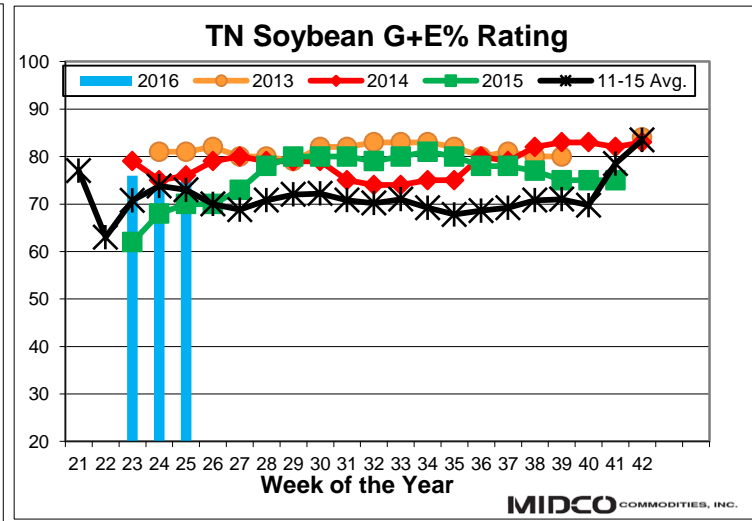

The information in this report is believed to be reliable, but is not guaranteed as to accuracy or completeness by MID-CO COMMODITIES, INC. or GROWMARK, INC. This report is provided for information purposes only and is not furnished for purposes of, nor intended to be relied upon for specific trading of commodities herein named.