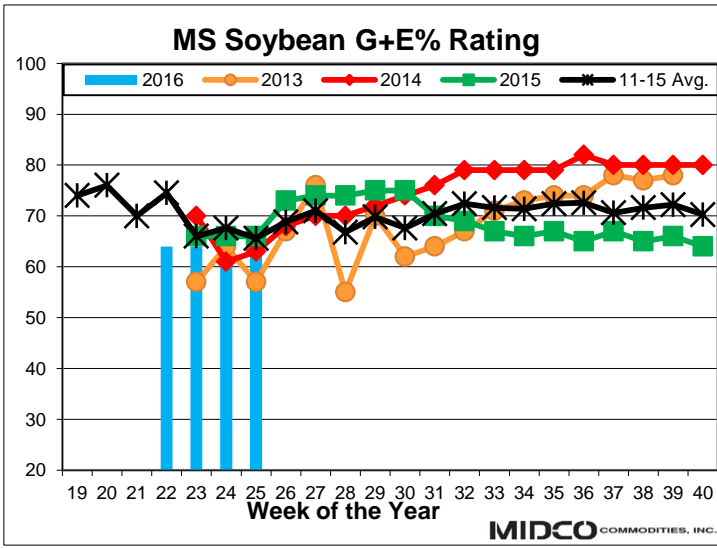

The information in this report is believed to be reliable, but is not guaranteed as to accuracy or completeness by MID-CO COMMODITIES, INC. or GROWMARK, INC. This report is provided for information purposes only and is not furnished for purposes of, nor intended to be relied upon for specific trading of commodities herein named.