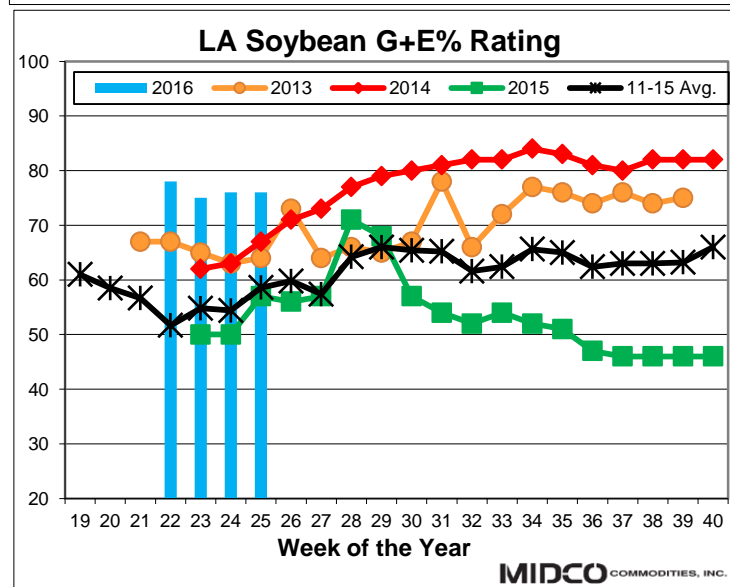

The information in this report is believed to be reliable, but is not guaranteed as to accuracy or completeness by MID-CO COMMODITIES, INC. or GROWMARK, INC. This report is provided for information purposes only and is not furnished for purposes of, nor intended to be relied upon for specific trading of commodities herein named.