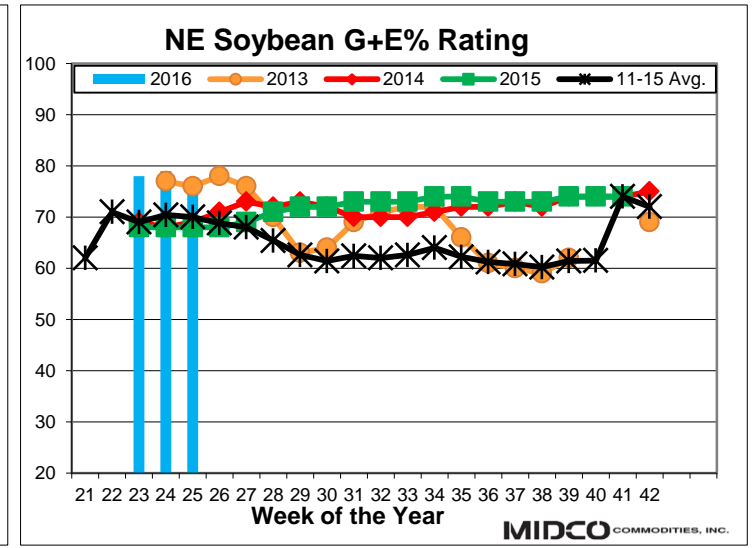

The information in this report is believed to be reliable, but is not guaranteed as to accuracy or completeness by MID-CO COMMODITIES, INC. or GROWMARK, INC. This report is provided for information purposes only and is not furnished for purposes of, nor intended to be relied upon for specific trading of commodities herein named.