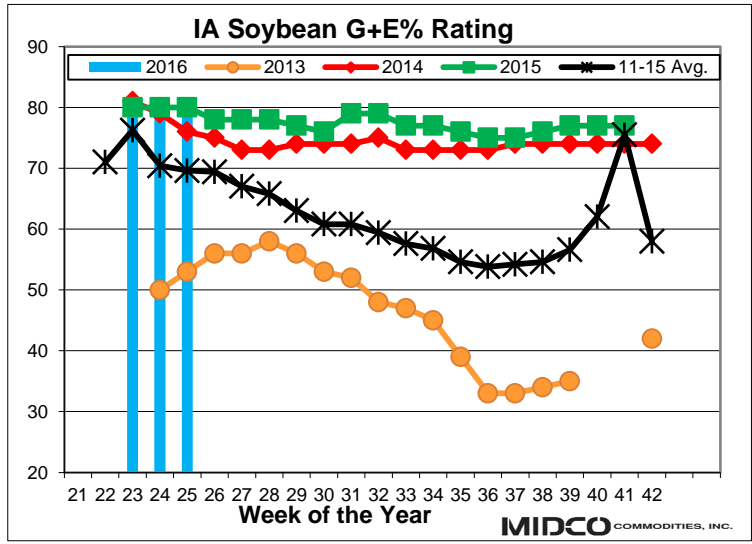

The information in this report is believed to be reliable, but is not guaranteed as to accuracy or completeness by MID-CO COMMODITIES, INC. or GROWMARK, INC. This report is provided for information purposes only and is not furnished for purposes of, nor intended to be relied upon for specific trading of commodities herein named.