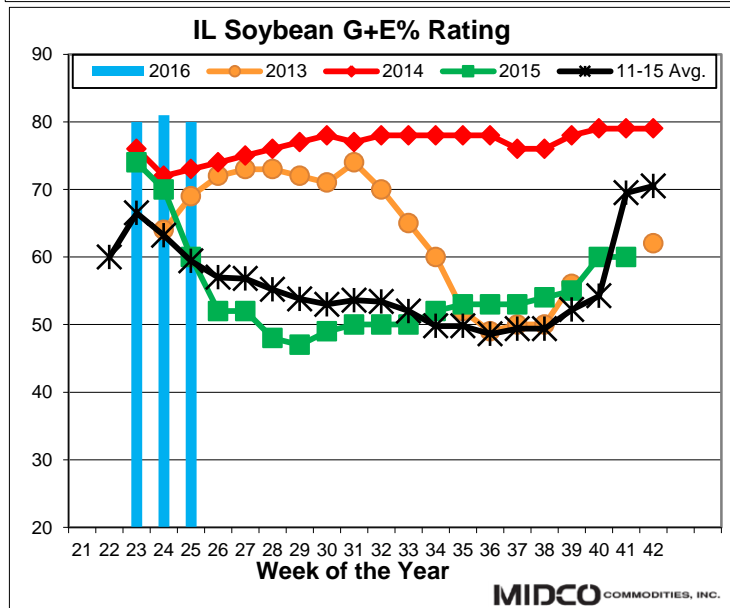

The information in this report is believed to be reliable, but is not guaranteed as to accuracy or completeness by MID-CO COMMODITIES, INC. or GROWMARK, INC. This report is provided for information purposes only and is not furnished for purposes of, nor intended to be relied upon for specific trading of commodities herein named.